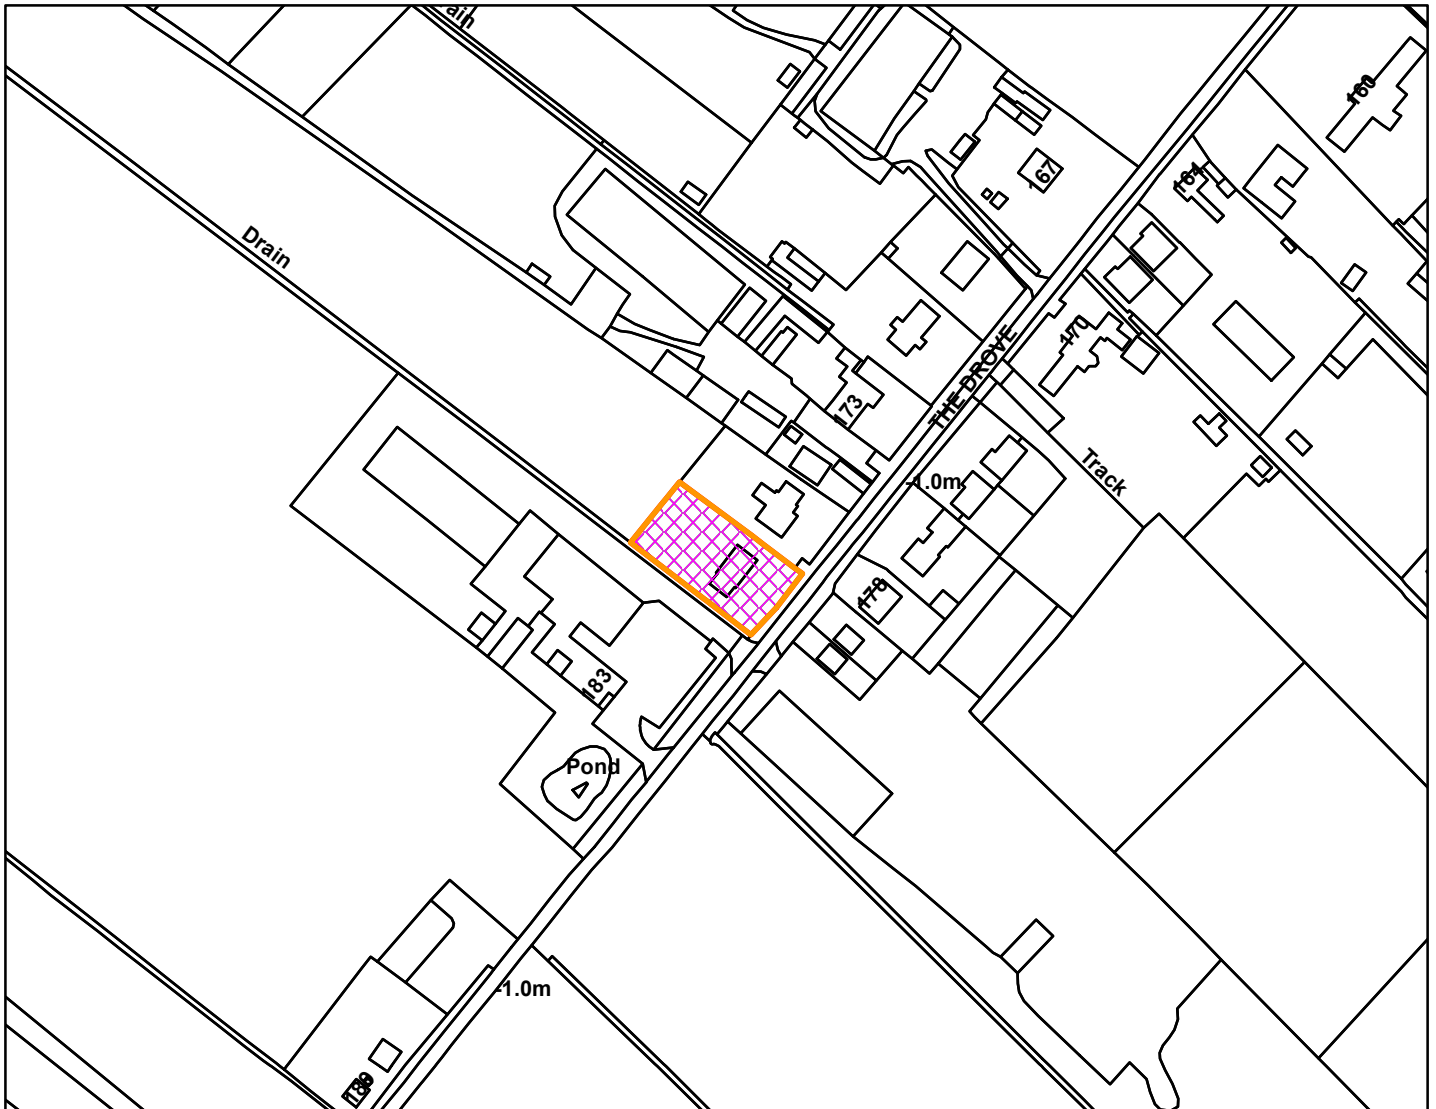

23/01632/CU

Borough Council of
**King's Lynn &
West Norfolk**

179 The Drove Barroway Drove PE30 0AL

Legend

[Empty legend box]

Scale: 1:2,500

Reproduced from the Ordnance Survey map with permission of the Controller of His Majesty's Stationery Office © Crown Copyright 2023.

Unauthorised reproduction infringes Crown Copyright and may lead to prosecution or civil proceedings.

Organisation	BCKLWN
Department	Department
Comments	
Date	22/11/2023
MSA Number	0100024314